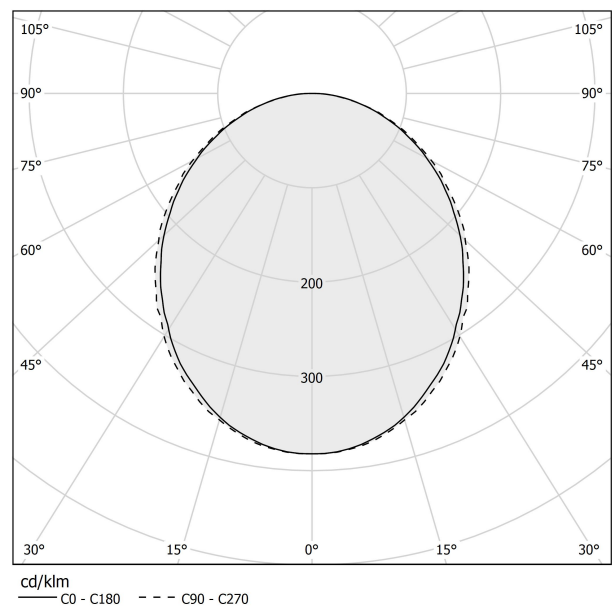

Polar diagram