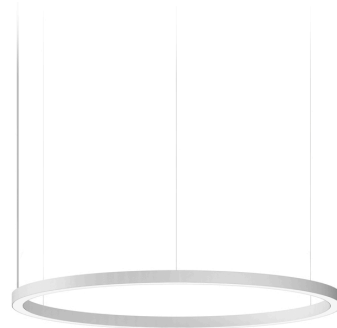

PANZERI

Brooklyn Round

220-240V AC dimmable (DALI/Push DIM)

L23101.360.0402

● white

Data sheet

CODE	L23101.360.0402
SYSTEM POWER CONSUMPTION	55W
EFFICACY	53.9lm/W
LIGHT SOURCE	LED
LIGHT SOURCE LIFETIME	L80 (B20) 80.000h
COLOUR TEMPERATURE	3000K Ra>90
LIGHT DISTRIBUTION	diffused
POWER SUPPLY	220-240V AC
FREQUENCY	50/60Hz
ELECTRICAL CONFIGURATION	dimmable (DALI/Push DIM)
DRIVER	integrated included
NOMINAL LUMINOUS FLUX	6840lm
LUMEN OUTPUT	2965lm
EFFICIENCY	43.3%
WEIGHT	3,24 Kg
PROTECTION DEGREE	IP40
COLOUR TOLLERANCES	SDCM 3
GLOW WIRE TEST PERFORMANCE	850°
PACKING DIMENSIONS	107,0 x 107,0 x 11,0 cm

Suspension lighting fixture for interiors, with direct light emission. Bended extruded aluminium structure in white, black or mat brass polyacrylic paint. Extruded polycarbonate diffuser with opaline finish. Suspension kit with griplocks and 2m (78,7") long steel cables. 2,2m (86,6") long power cable in transparent PVC. Power canopy with pickled sheet metal ceiling bracket and covering in white polyacrylic paint.

Technical drawing

Polar diagram

PANZERI

Brooklyn Round

Accessories / power supply

XM150/24 DIM

LED driver, 150W 24V DC, DALI/Push DIM dimmable.

XM60/24 DIM

PANZERI

Brooklyn Round

Accessories / fixing

XM231/23201L

Plate for multiple suspensions.