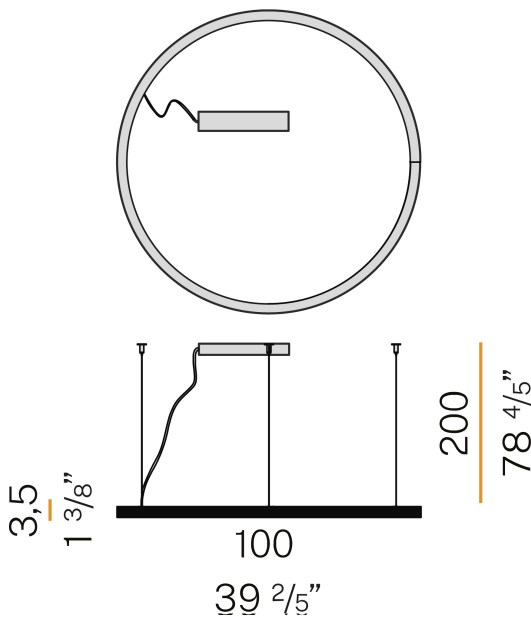

PANZERI

Brooklyn Round

220-240V AC dimmable (DALI/Push DIM)

L23101.360.0402

● white

Data sheet

CODE	L23101.360.0402
SYSTEM POWER CONSUMPTION	55W
EFFICACY	53.9lm/W
LIGHT SOURCE	LED
LIGHT SOURCE LIFETIME	L80 (B20) 80.000h
COLOUR TEMPERATURE	3000K Ra>90
LIGHT DISTRIBUTION	diffused
POWER SUPPLY	220-240V AC
FREQUENCY	50/60Hz
ELECTRICAL CONFIGURATION	dimmable (DALI/Push DIM)
DRIVER	integrated included
NOMINAL LUMINOUS FLUX	6840lm
LUMEN OUTPUT	2965lm
EFFICIENCY	43.3%
WEIGHT	3,24 Kg
PROTECTION DEGREE	IP40
COLOUR TOLLERANCES	SDCM 3
GLOW WIRE TEST PERFORMANCE	850°
PACKING DIMENSIONS	107,0 x 107,0 x 11,0 cm

Suspension lighting fixture for interiors, with direct light emission. Bended extruded aluminium structure in white, black or mat brass polyacrylic paint. Extruded polycarbonate diffuser with opaline finish. Suspension kit with griplocks and 2m (78,7") long steel cables. 2,2m (86,6") long power cable in transparent PVC. Power canopy with pickled sheet metal ceiling bracket and covering in white polyacrylic paint.

Technical drawing

Polar diagram

PANZERI

Brooklyn Round

Accessories / power supply

XM150/24 DIM

LED driver, 150W 24V DC, DALI/Push DIM dimmable.

XM60/24 DIM

PANZERI

Brooklyn Round

Accessories / fixing

XM231/23201L

Plate for multiple suspensions.