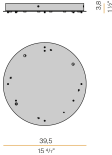

PANZERI

Brooklyn Round

Accessories / power supply and fixing

XM23101.538.0099

Canopy for power supply with 8 outputs and to join 7 steel cables, for up to 8 Brooklyn Round models maximum.